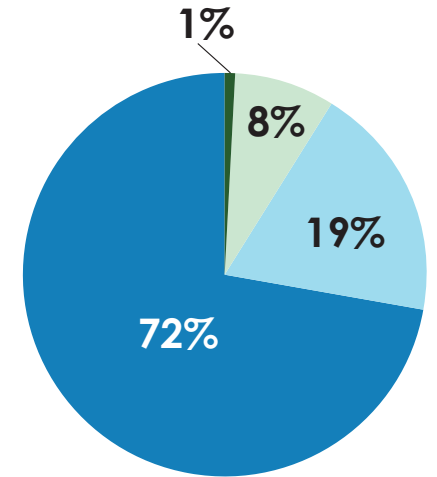

CONSTRUCTORS ASSOCIATION OF WESTERN PENNSYLVANIA

2022 APPRENTICESHIP DATA

- White Male
- Minority Male
- White Female
- Minority Female

APPRENTICES ACCEPTED

APPRENTICE DATA BY TYPE OF WORK

CEMENT MASONS

LABORERS