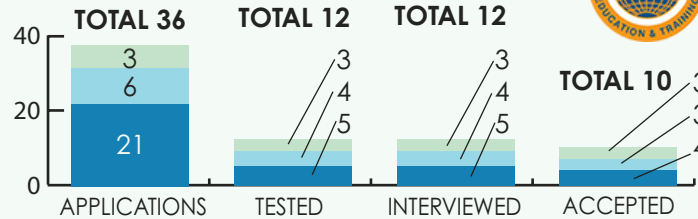

CONSTRUCTORS ASSOCIATION OF WESTERN PENNSYLVANIA

2022 APPRENTICESHIP DATA

- White Male
- Minority Male
- White Female
- Minority Female

APPRENTICES ACCEPTED

APPRENTICE DATA BY TYPE OF WORK

CEMENT MASONS

LABORERS