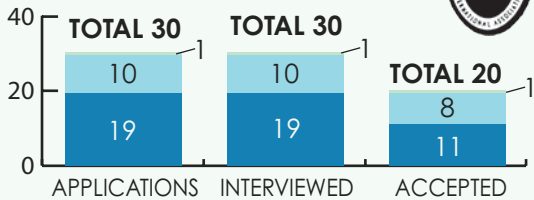

CONSTRUCTORS ASSOCIATION OF WESTERN PENNSYLVANIA

2022 APPRENTICESHIP DATA

- White Male
- Minority Male
- White Female
- Minority Female

APPRENTICES ACCEPTED

APPRENTICE DATA BY TYPE OF WORK

CEMENT MASONS

LABORERS