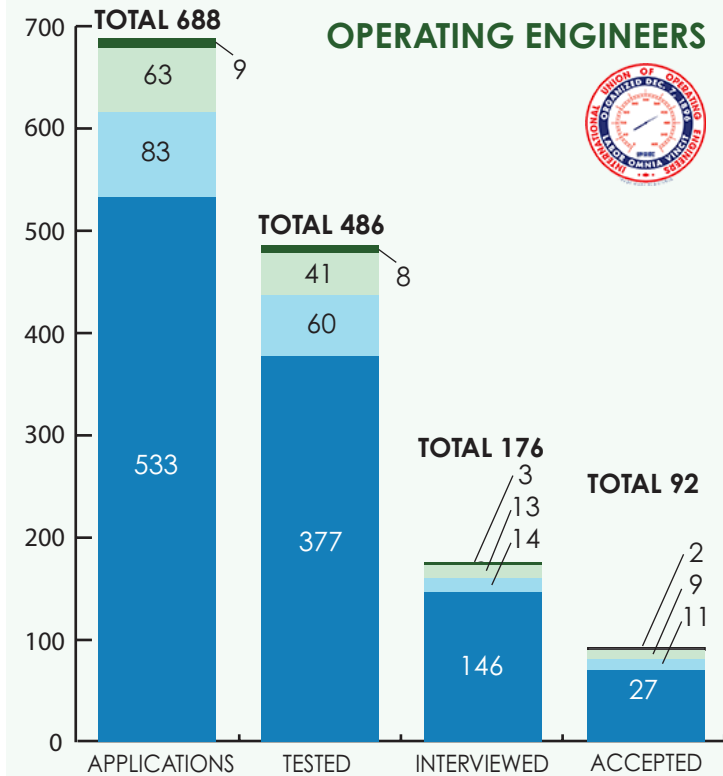

CONSTRUCTORS ASSOCIATION OF WESTERN PENNSYLVANIA

2022 APPRENTICESHIP DATA

- White Male
- Minority Male
- White Female
- Minority Female

APPRENTICES ACCEPTED

APPRENTICE DATA BY TYPE OF WORK

CEMENT MASONS

LABORERS

HEAVY HIGHWAY CARPENTERS

OPERATING ENGINEERS

For more heavy highway construction information, visit CAWP.org.