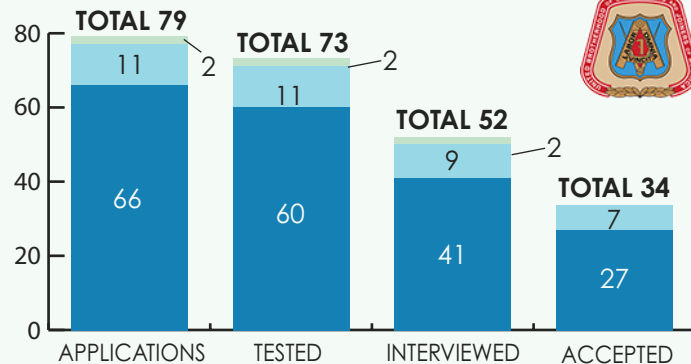

HEAVY HIGHWAY CARPENTERS