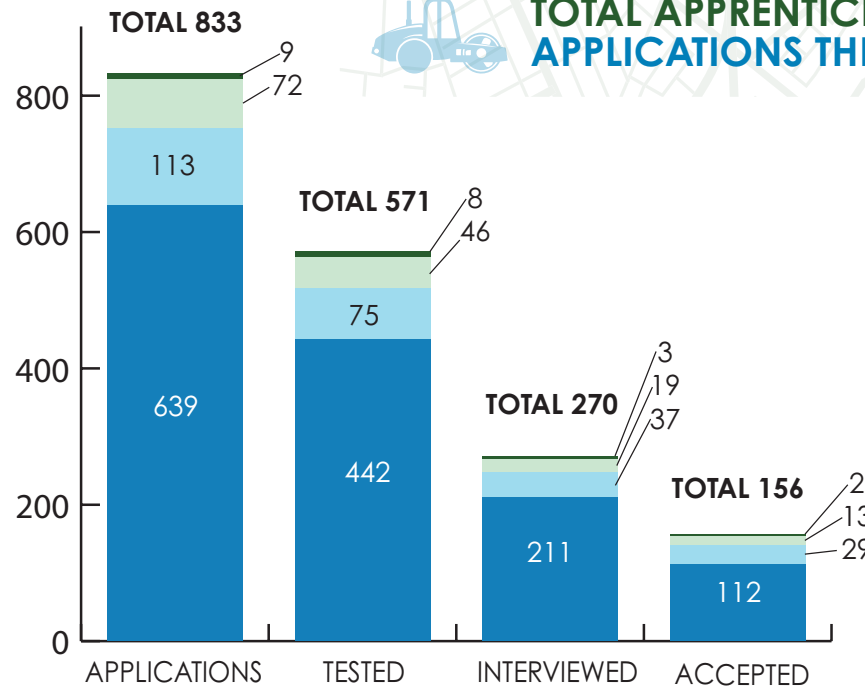

CONSTRUCTORS ASSOCIATION OF WESTERN PENNSYLVANIA

2022 APPRENTICESHIP DATA

- White Male
- Minority Male
- White Female
- Minority Female

APPRENTICES ACCEPTED

APPRENTICE DATA BY TYPE OF WORK

CEMENT MASONS

LABORERS

HEAVY HIGHWAY CARPENTERS

OPERATING ENGINEERS

For more heavy highway construction information, visit CAWP.org.