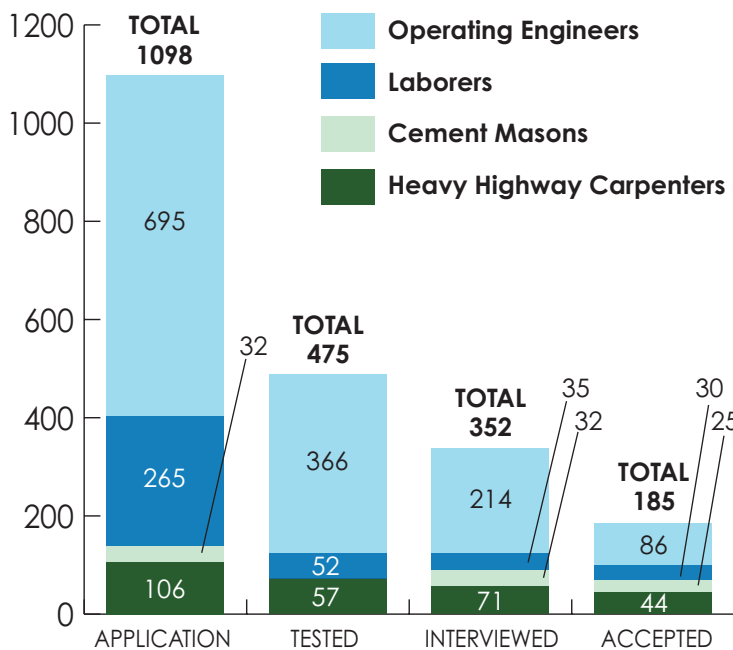

2025 APPRENTICESHIP DATA

Visit cawp.org/quarterly-reports to view the **past data**

Skilled labor is essential for the success of any construction project. Fortunately, apprenticeship activity in Western Pennsylvania has shown significant growth and success over the past few years. CAWP is well represented on all heavy and highway union joint apprenticeship committees operating in Western Pennsylvania, which highlights the quality and effectiveness of these programs. The figures in these visuals reflect the **increasing interest and commitment to apprenticeship opportunities in the region, emphasizing CAWP's dedication to developing skilled professionals and cultivating a thriving workforce.**

2025 APPRENTICE TOTALS BY CRAFT

For more heavy highway construction information, visit CAWP.org.

APPRENTICE DATA BY CRAFT AND YEAR